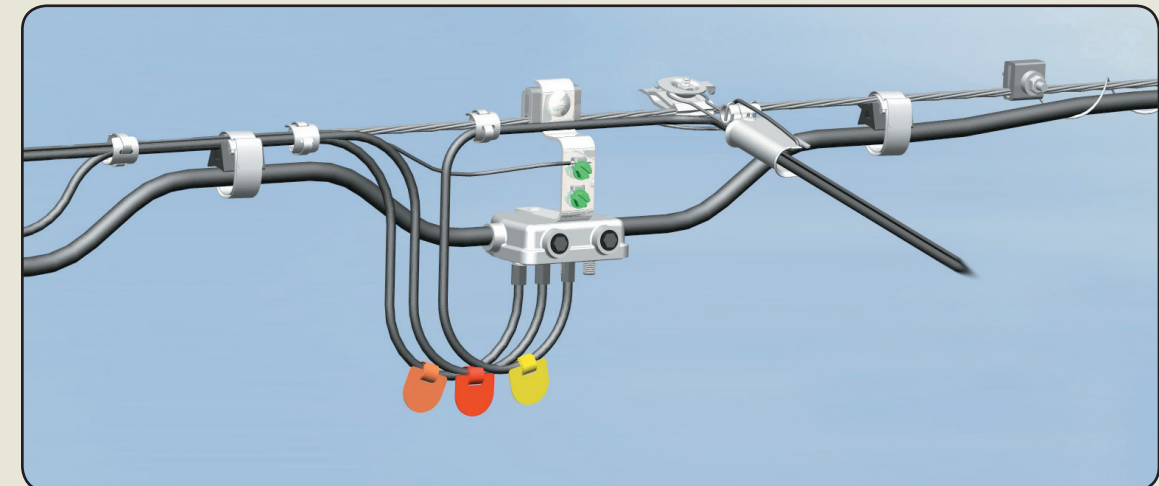

MACLEAN SENIOR INDUSTRIES

CATV Installation Overview

MACLEAN SENIOR INDUSTRIES

MacLean Senior Industries, LLC
610 Pond Drive, Wood Dale, IL 60191
Phone: 800-350-1650 Fax: 630-350-1654
Web: macleansenior.com
E-mail: sales@macleansenior.com

The MSI Experience...When Support Counts!