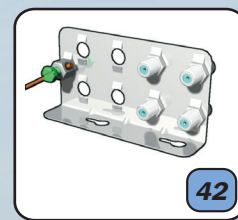

The Ultimate in Drop Installation...

The Digital Drop System

© 2015 MacLean Senior Industries, Inc. All rights reserved.

No copies or reproduction of this material may be made without the express written consent of Senior Industries, Inc.

The MacLean Senior Experience...

When Support Counts!