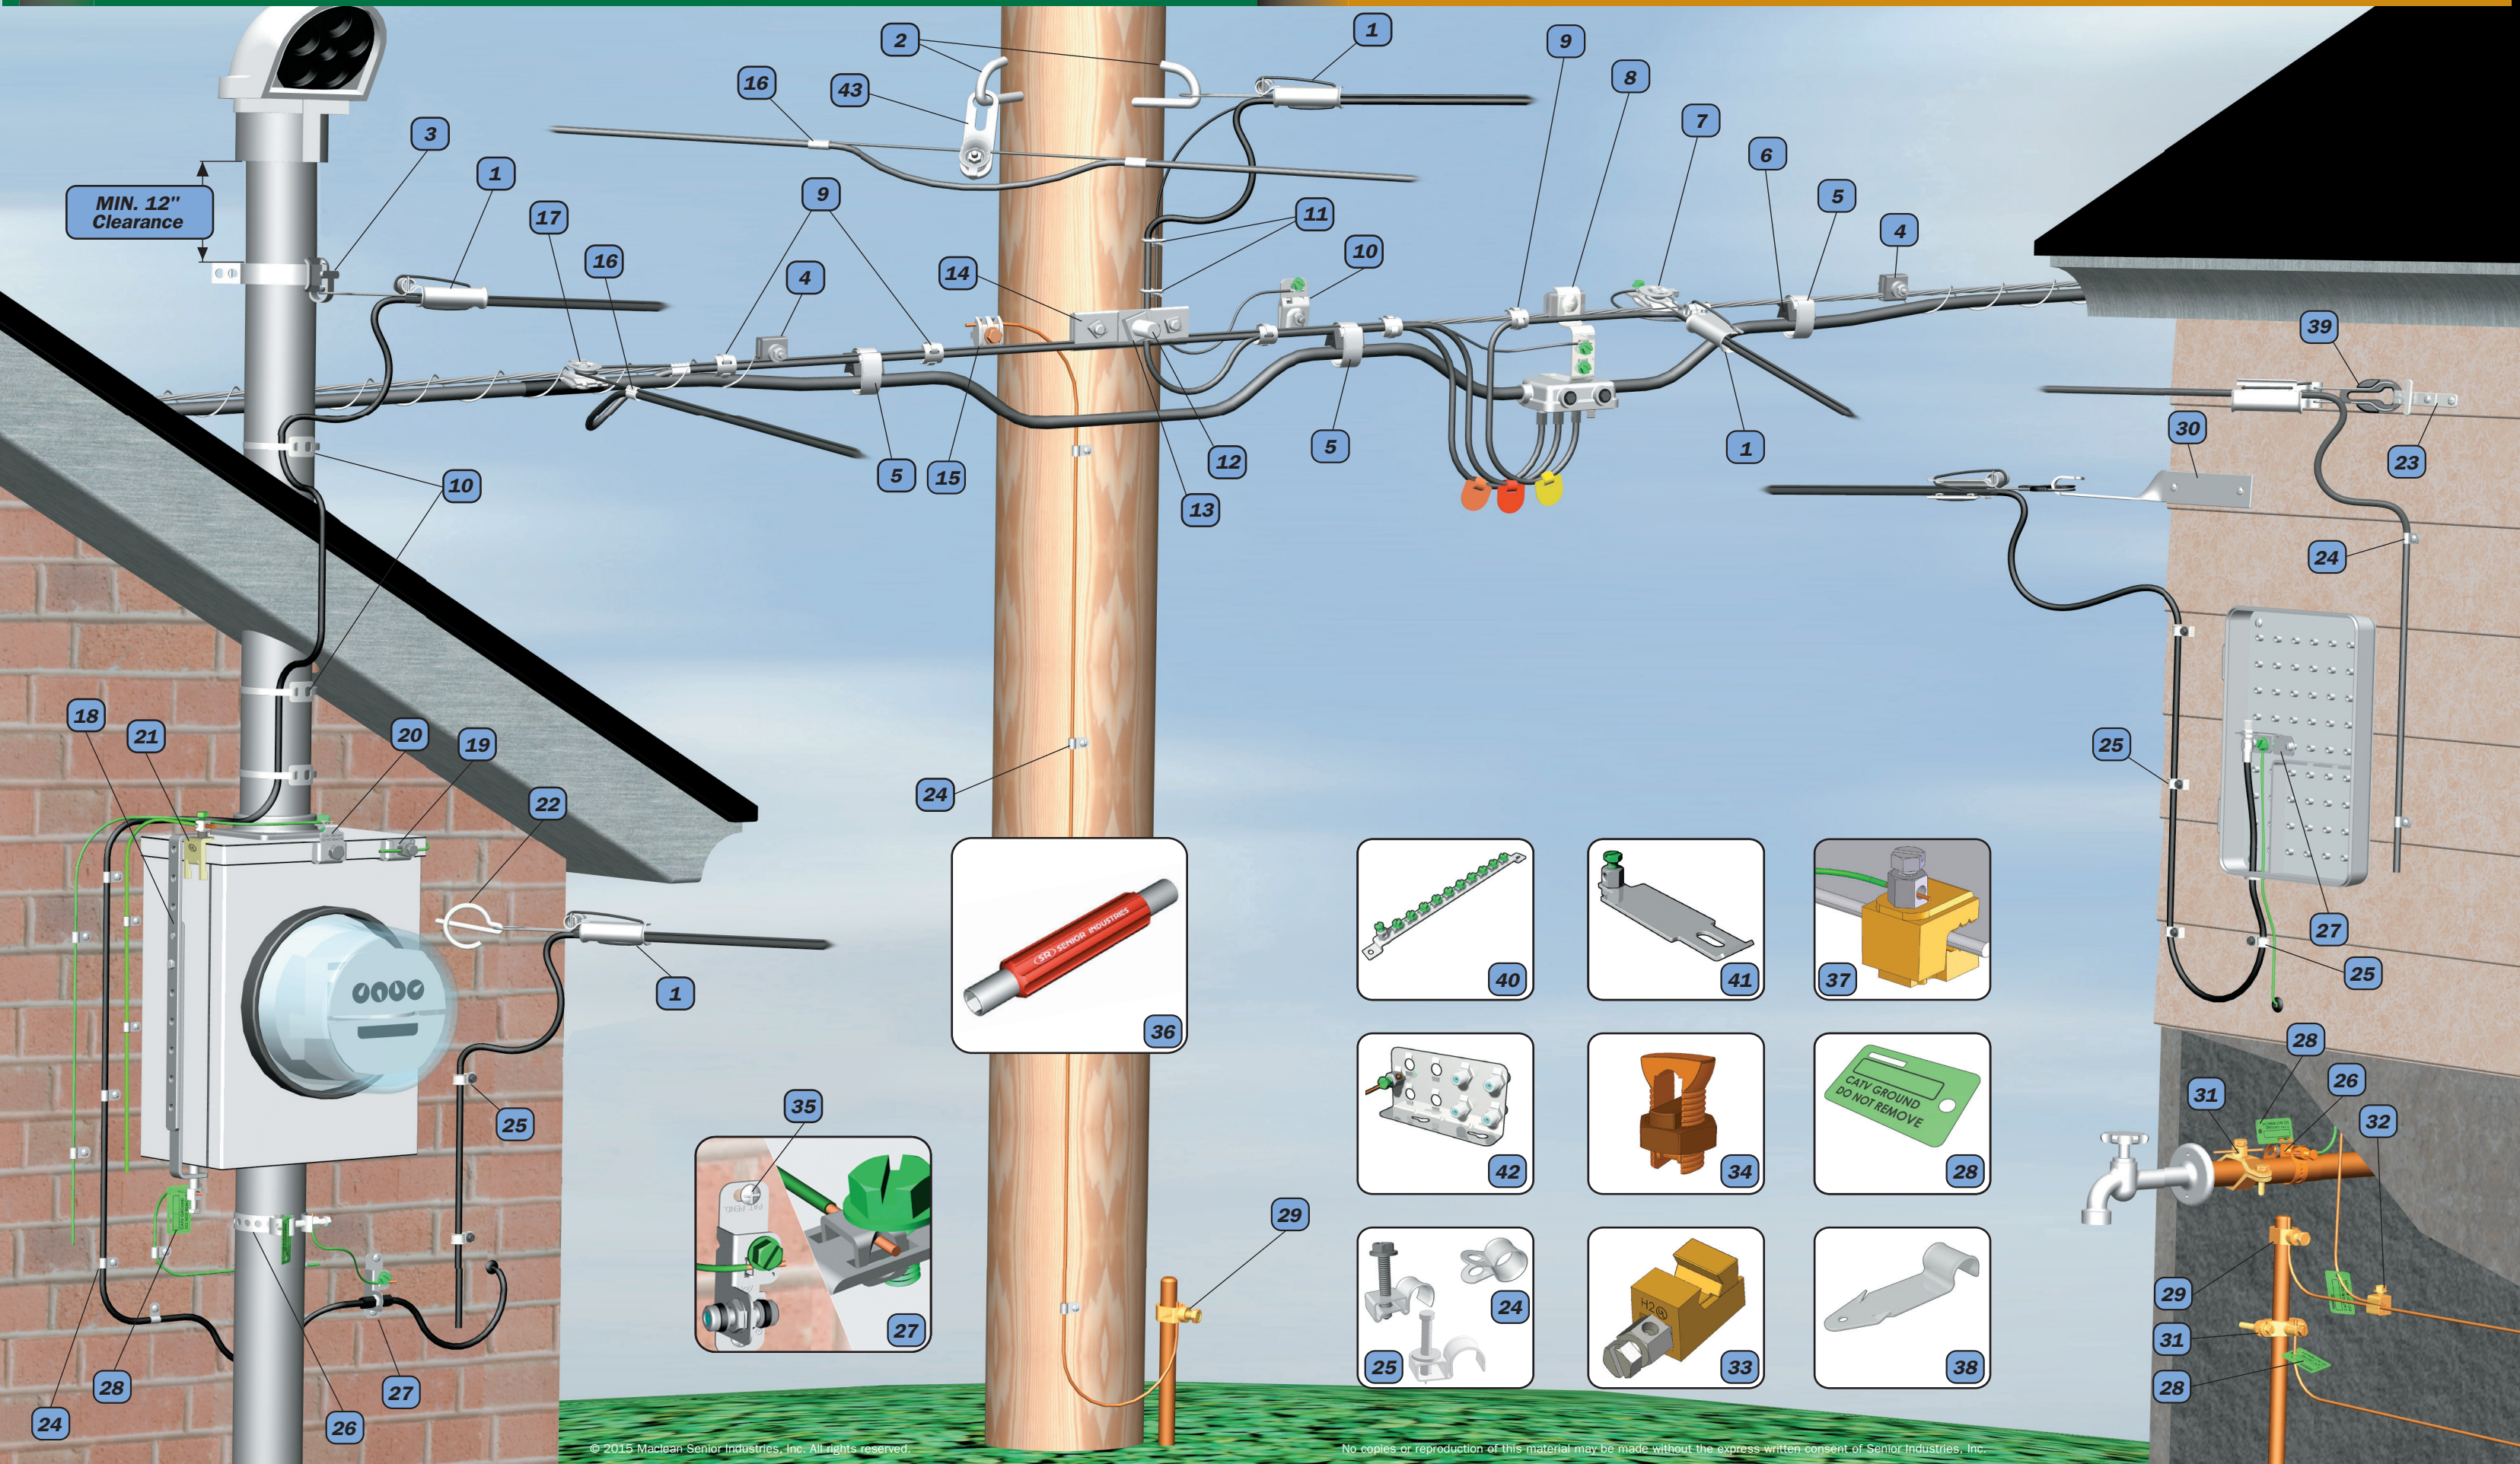

The Ultimate in Drop Installation...

The Digital Drop System

© 2015 MacLean Senior Industries, Inc. All rights reserved.

No copies or reproduction of this material may be made without the express written consent of Senior Industries, Inc.

The MacLean Senior Experience...

When Support Counts!