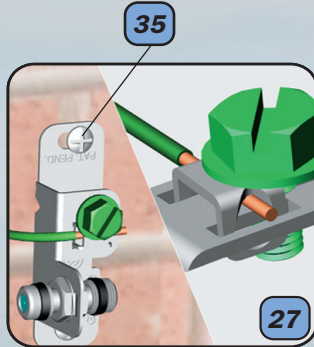

The Ultimate in Drop Installation...

The Digital Drop System

© 2015 MacLean Senior Industries, Inc. All rights reserved.

No copies or reproduction of this material may be made without the express written consent of Senior Industries, Inc.

The MacLean Senior Experience...

When Support Counts!