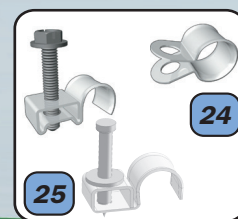

The Ultimate in Drop Installation...

The Digital Drop System

© 2015 MacLean Senior Industries, Inc. All rights reserved.

No copies or reproduction of this material may be made without the express written consent of Senior Industries, Inc.

The MacLean Senior Experience...

When Support Counts!