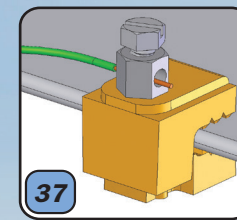

The Ultimate in Drop Installation...

The Digital Drop System

© 2015 MacLean Senior Industries, Inc. All rights reserved.

No copies or reproduction of this material may be made without the express written consent of Senior Industries, Inc.

The MacLean Senior Experience...

When Support Counts!