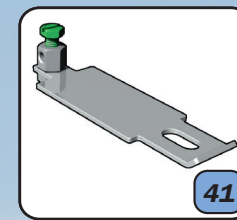

The Ultimate in Drop Installation...

The Digital Drop System

© 2015 MacLean Senior Industries, Inc. All rights reserved.

No copies or reproduction of this material may be made without the express written consent of Senior Industries, Inc.

The MacLean Senior Experience...

When Support Counts!