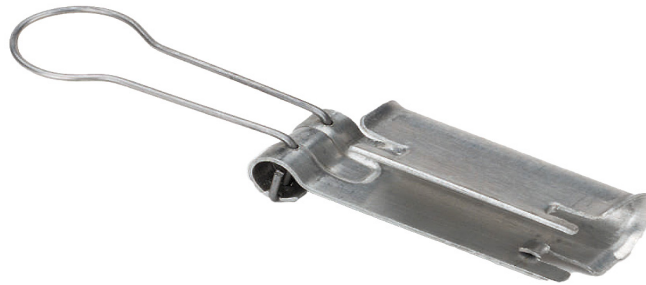

FIBER OPTIC

DROP CLAMPS

CATALOG #: SI-0966 series, SI-0969 series, SI-0972 series, and SI-0978 series,

MacLean Network Solutions offers a comprehensive line of fiber drop clamps to accommodate a wide variety of fiber cross sectional shapes, fiber types, and fiber span lengths.

Through MacLean's engineering expertise and manufacturing capability, combined with close coordination with fiber optic cable manufacturers, you can rely on MacLean to continue offering the next generation of fiber drop clamp technology.

Scan code or visit
macleannetworksolutions.com
for more information

Strength Holds up to 800 lbs of tensile force
Cable Type Sumitomo PureFit 36
Finish Black

Catalog #	Cable Size	Material	Shim	Standard Pack	Carton Weight (lbs)
SI-0966PS	.600" W x .300" H	Stainless Steel	Removable	200	35
SI-0966SBV	.600" W x .300" H	Stainless Steel	Captive	200	35

Strength Holds up to 200 lbs of tensile force
Cable Type Sumitomo elliptical fiber optic cable
Finish Silver

Catalog #	Material	Shim	Standard Pack	Carton Weight (lbs)
SI-0972	Stainless Steel	Removable	100	14