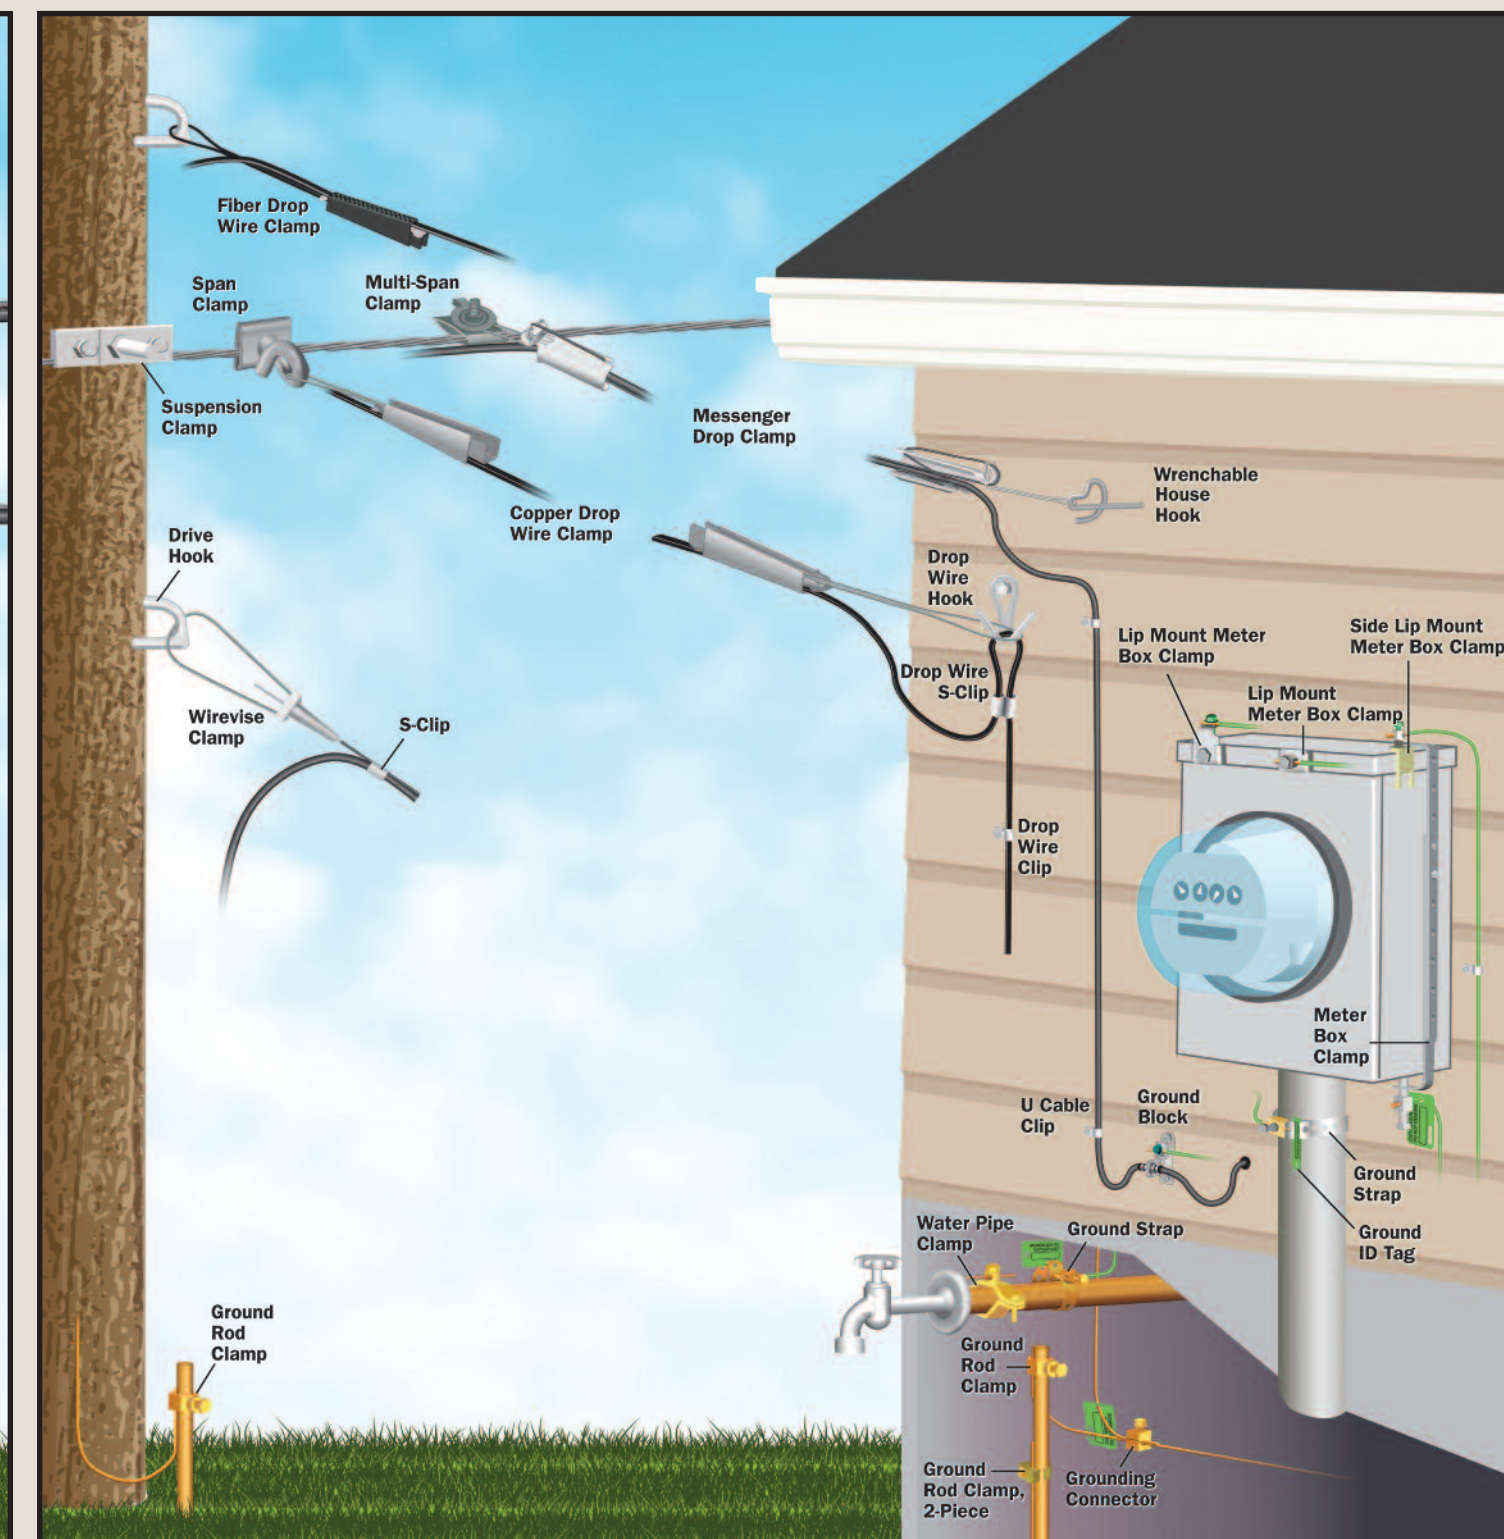

MACLEAN SENIOR INDUSTRIES

Hardware Installation Overview

Guying & Anchoring

Pole Line

Drop & Bonding/Grounding

The MSI Experience...When Support Counts!

For technical support, application information or special requirements please contact our Inside Sales Team at: 1-800-350-1650, or via e-mail at: sales@macleansenior.com