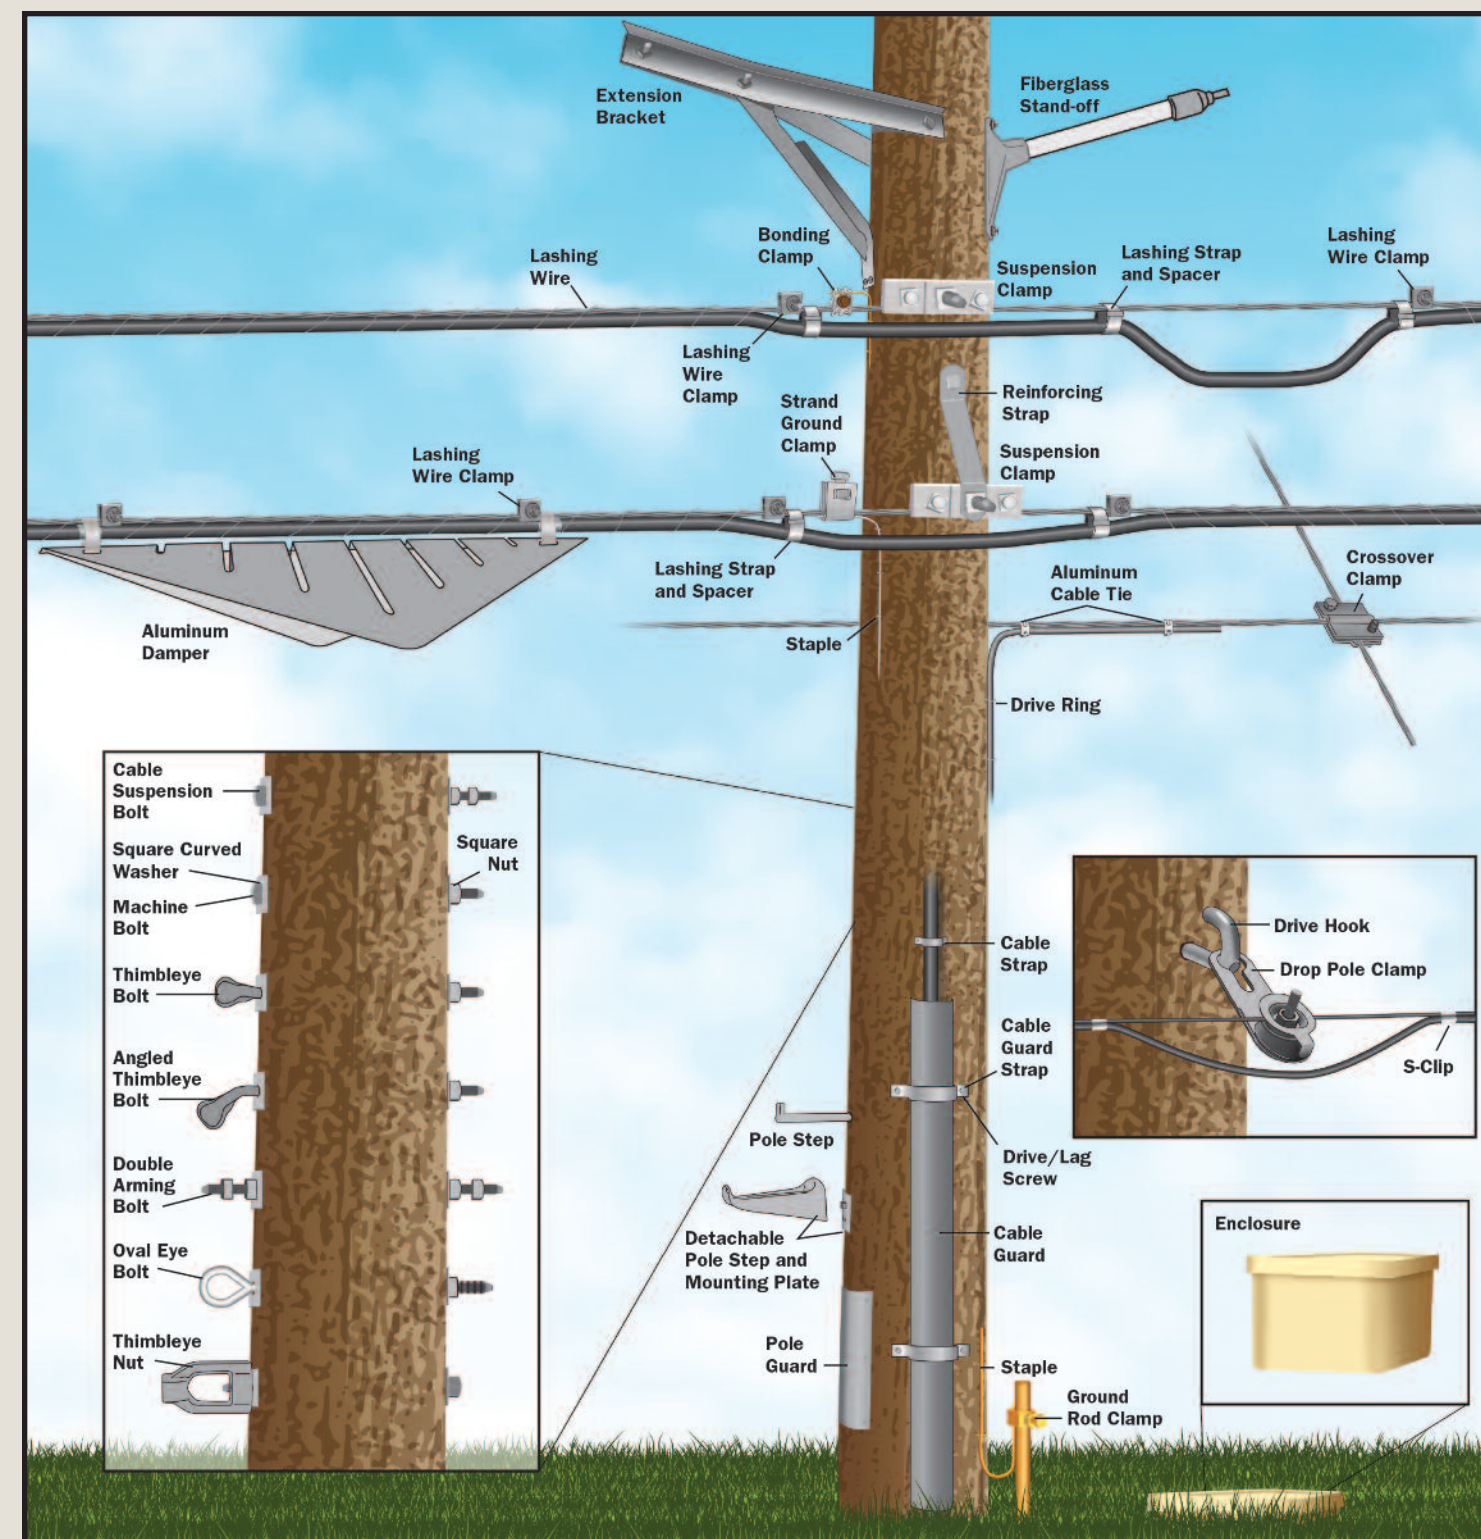

MACLEAN SENIOR INDUSTRIES

Hardware Installation Overview

Guying & Anchoring

Pole Line

Drop & Bonding/Grounding

The MSI Experience...When Support Counts!

For technical support, application information or special requirements please contact our Inside Sales Team at: 1-800-350-1650, or via e-mail at: sales@macleansenior.com