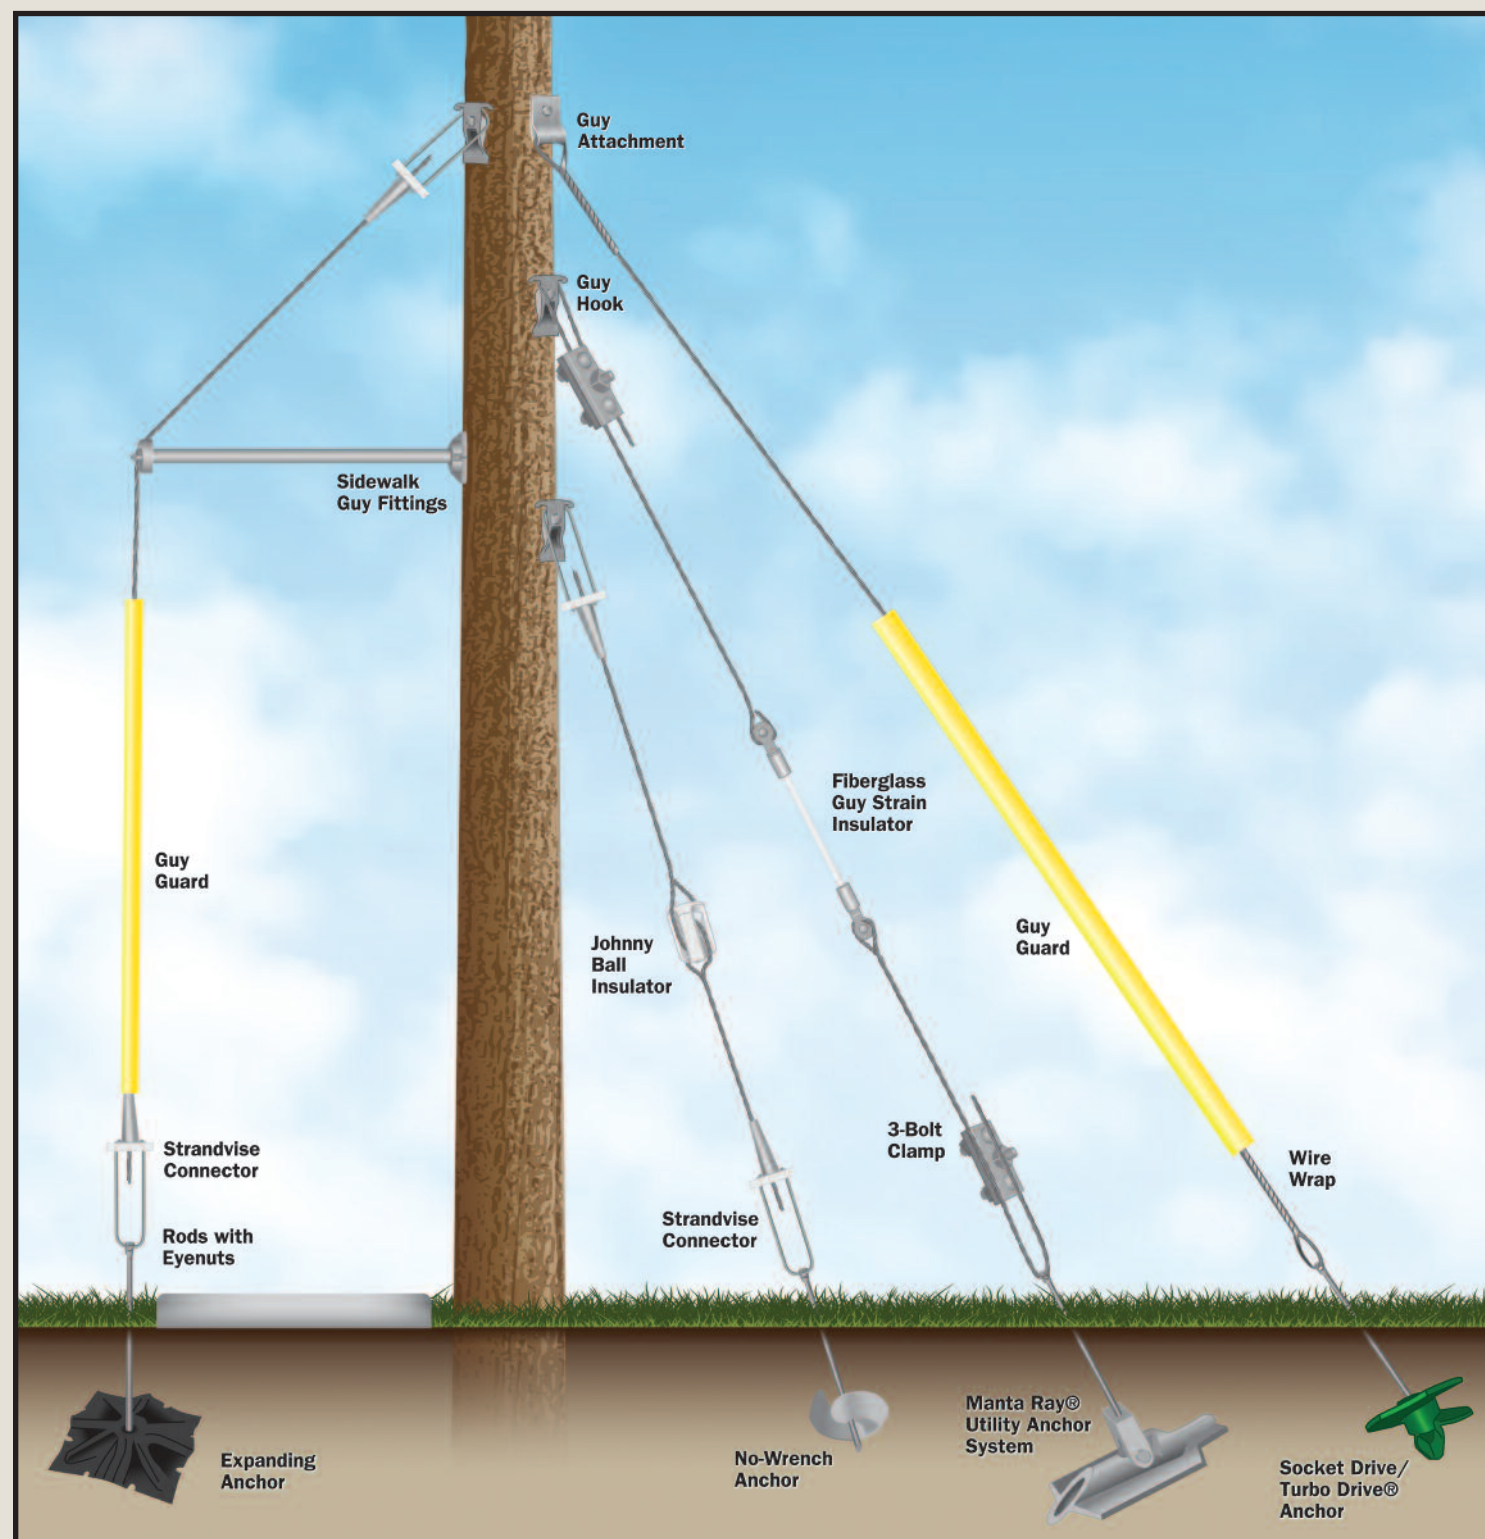

MACLEAN SENIOR INDUSTRIES

Hardware Installation Overview

Guying & Anchoring

Pole Line

Drop & Bonding/Grounding

The MSI Experience...When Support Counts!

For technical support, application information or special requirements please contact our Inside Sales Team at: 1-800-350-1650, or via e-mail at: sales@macleansenior.com