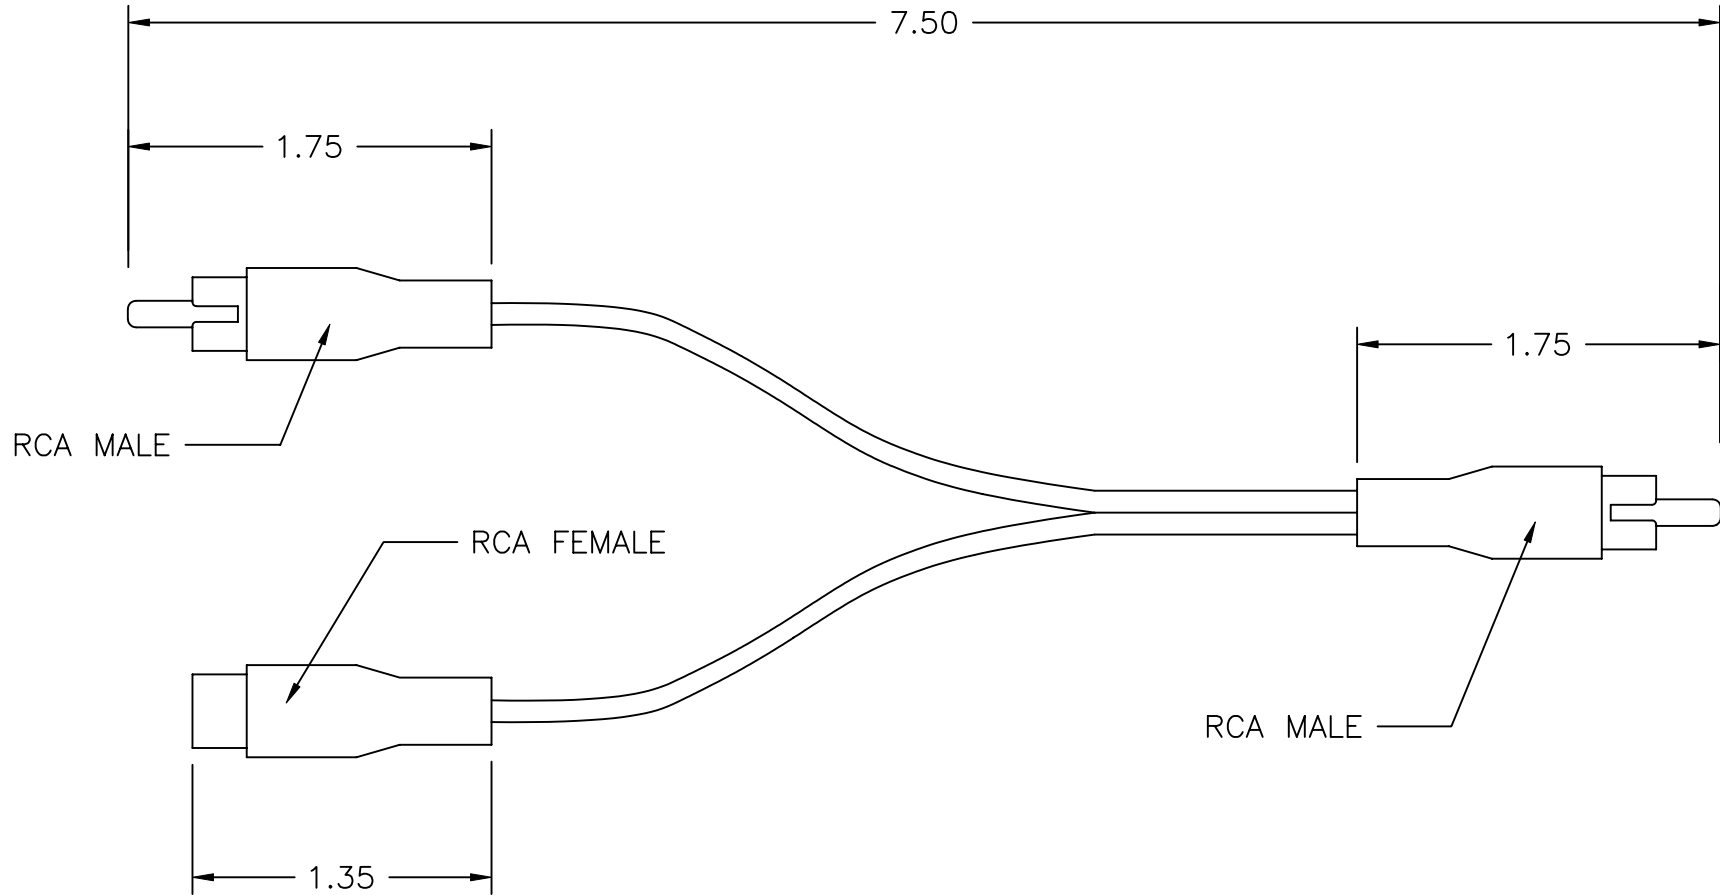

UNLESS OTHERWISE SPECIFIED, ALL DIMENSIONS ARE IN INCHES.

TO 2 DECIMAL PLACES ±0.12
TO 3 DECIMAL PLACES ±0.010
AS ANGLES ±

ISSUE	DATE
A	09/12/01

TITLE: RCA ADAPTER CABLE		PART NO: SI-553		
DATE: 09/12/01	DRAWN: RB	CHKD:	SCALE: 2/1	SHEET: 1 OF 1